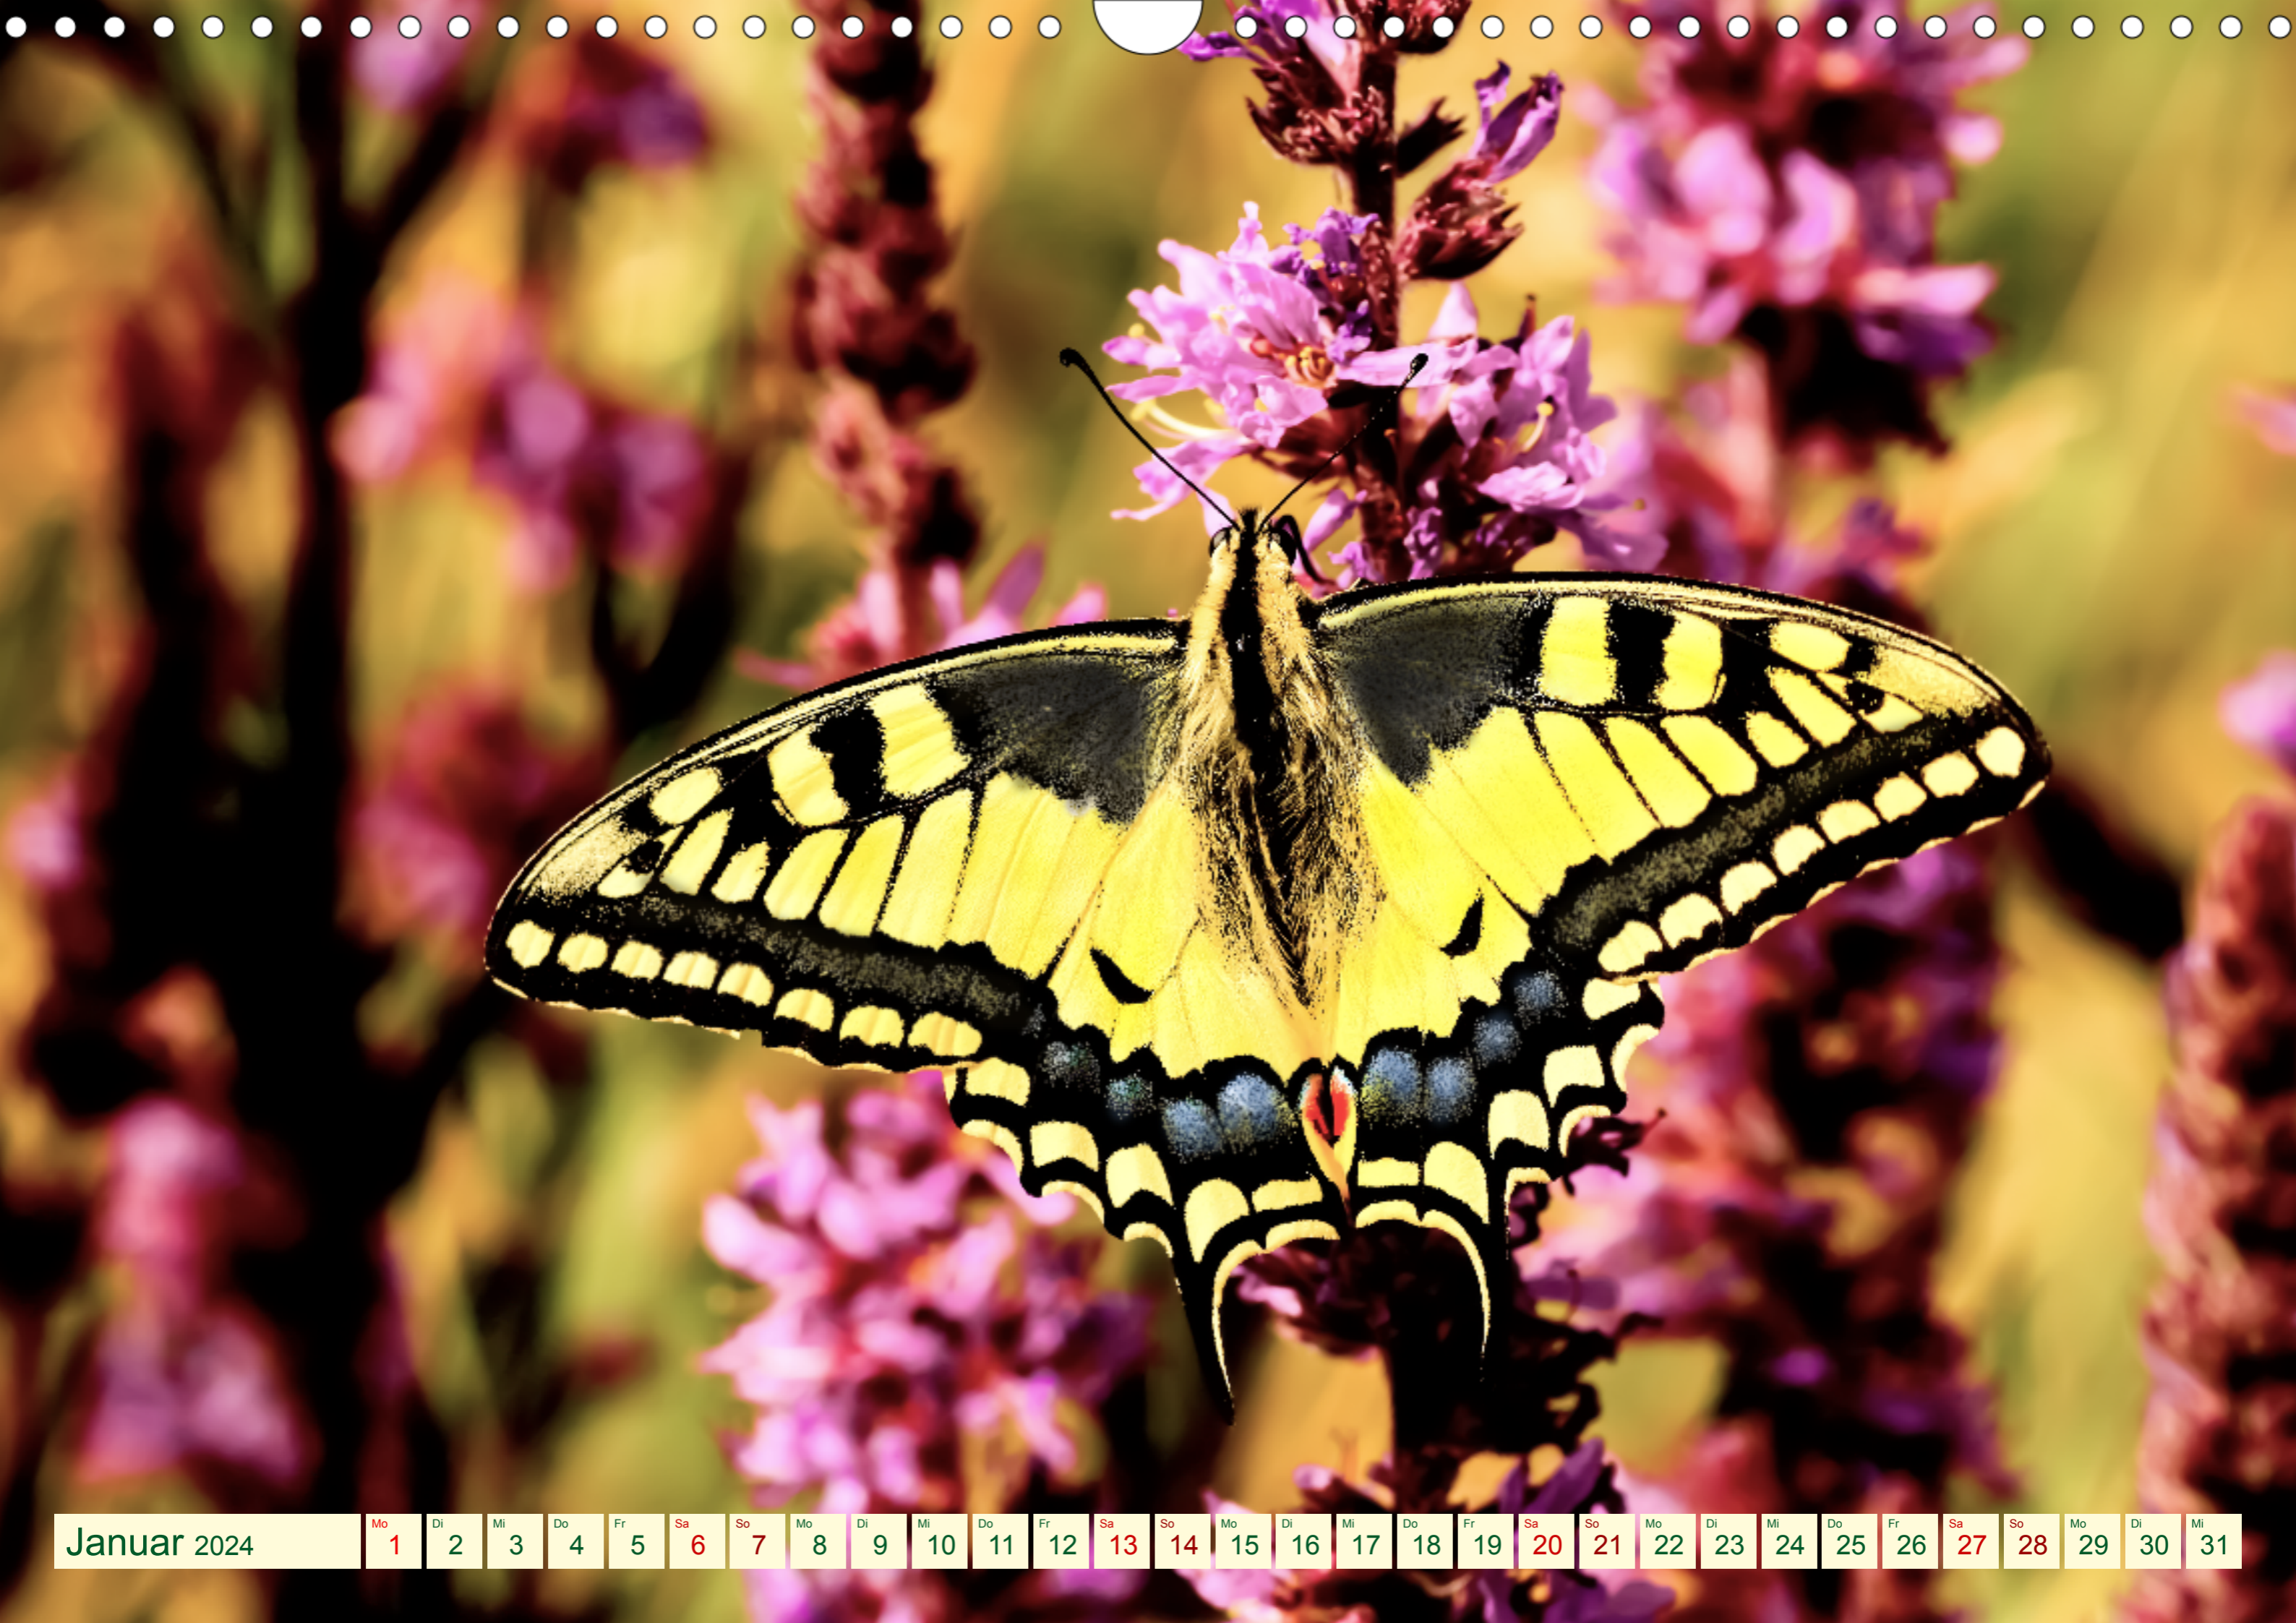

A close-up photograph of a butterfly with yellow and black wings perched on a purple flower spike. The butterfly's wings are spread, showing a pattern of black spots and stripes on a yellow background. The flower spike is composed of many small, purple, tubular flowers. The background is a soft, out-of-focus green. At the top of the image, there is a decorative border consisting of a series of white dots and a white semi-circle.

# Ein außergewöhnliches Schauspiel

Schwalbenschwanz Schwarm  
am Blutweidereich

Januar 2024

Mo	1	Di	2	Mi	3	Do	4	Fr	5	Sa	6	So	7	Mo	8	Di	9	Mi	10	Do	11	Fr	12	Sa	13	So	14	Mo	15	Di	16	Mi	17	Do	18	Fr	19	Sa	20	So	21	Mo	22	Di	23	Mi	24	Do	25	Fr	26	Sa	27	So	28	Mo	29	Di	30	Mi	31
----	---	----	---	----	---	----	---	----	---	----	---	----	---	----	---	----	---	----	----	----	----	----	----	----	----	----	----	----	----	----	----	----	----	----	----	----	----	----	----	----	----	----	----	----	----	----	----	----	----	----	----	----	----	----	----	----	----	----	----	----	----