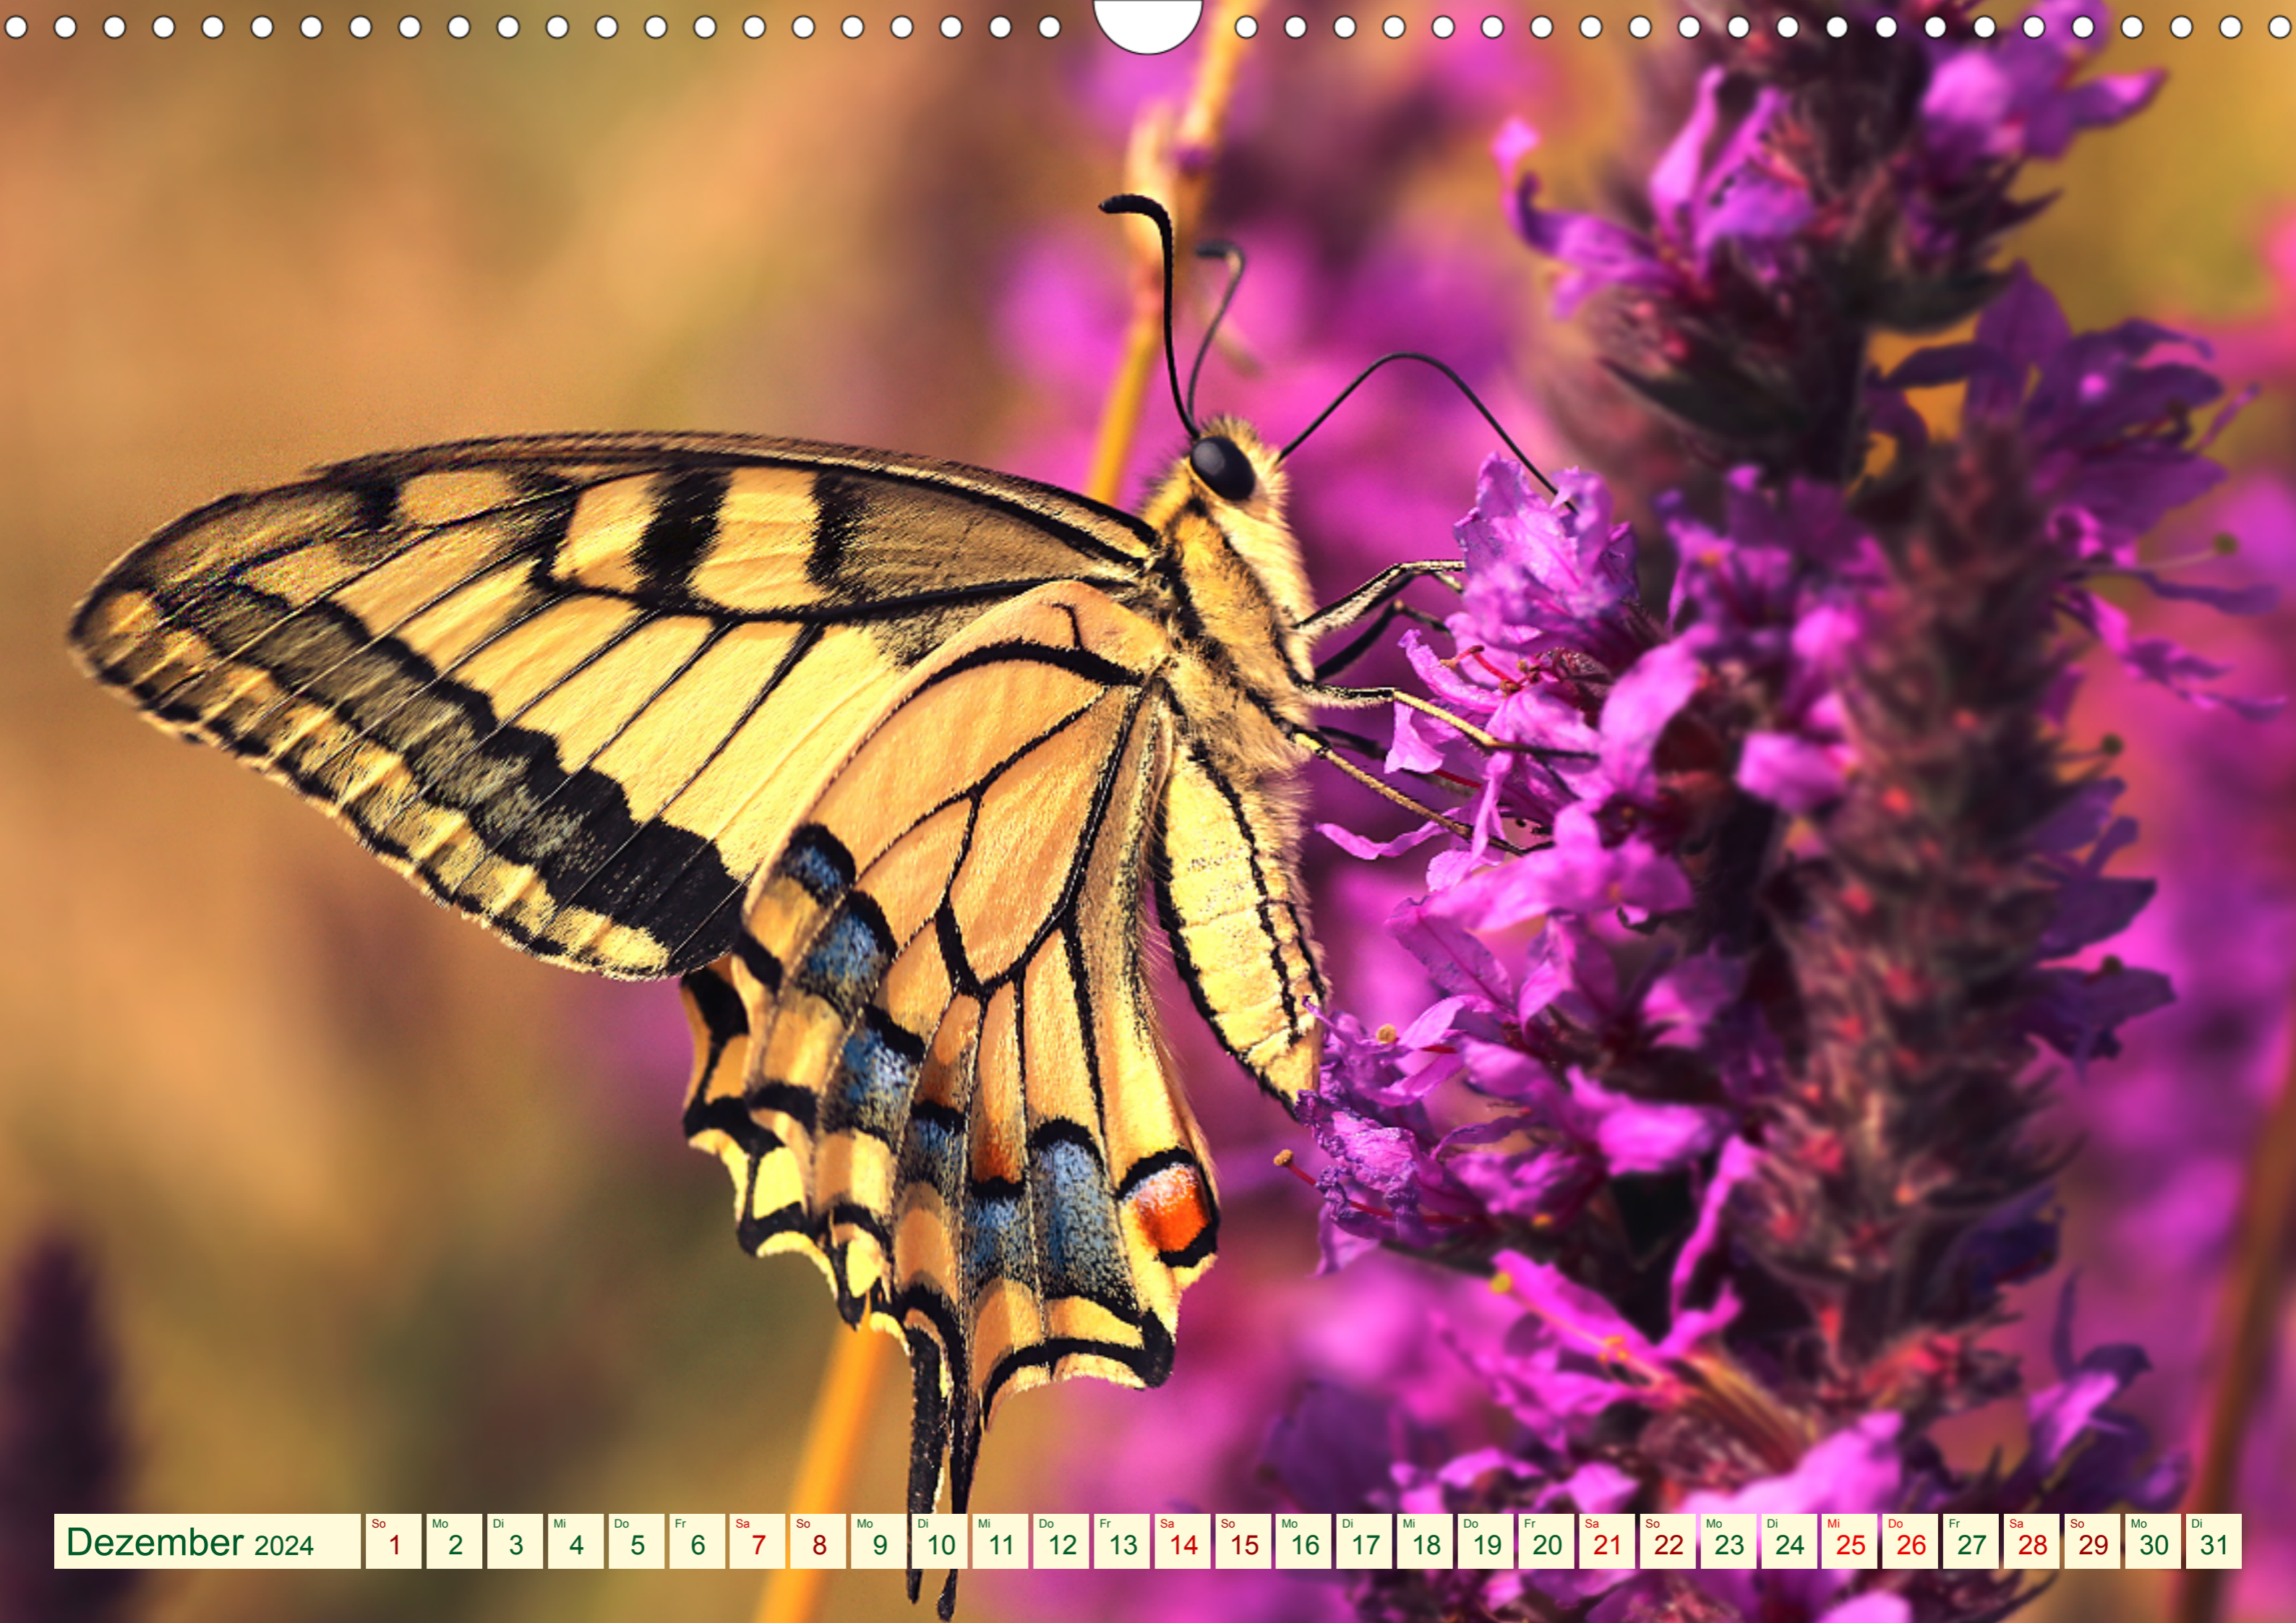

Dezember 2024

So	1	Mo	2	Di	3	Mi	4	Do	5	Fr	6	Sa	7	So	8	Mo	9	Di	10	Mi	11	Do	12	Fr	13	Sa	14	So	15	Mo	16	Di	17	Mi	18	Do	19	Fr	20	Sa	21	So	22	Mo	23	Di	24	Mi	25	Do	26	Fr	27	Sa	28	So	29	Mo	30	Di	31