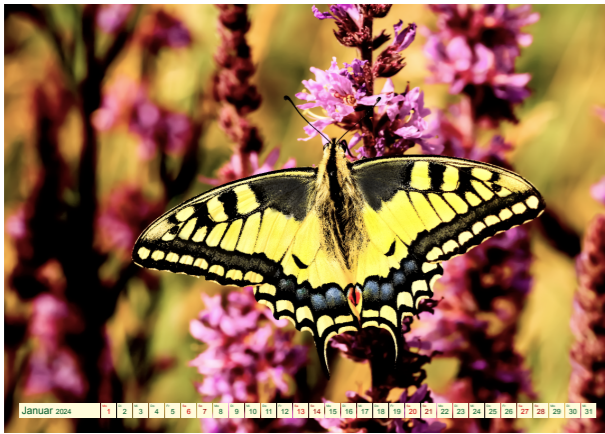

Schwalbenschwanz