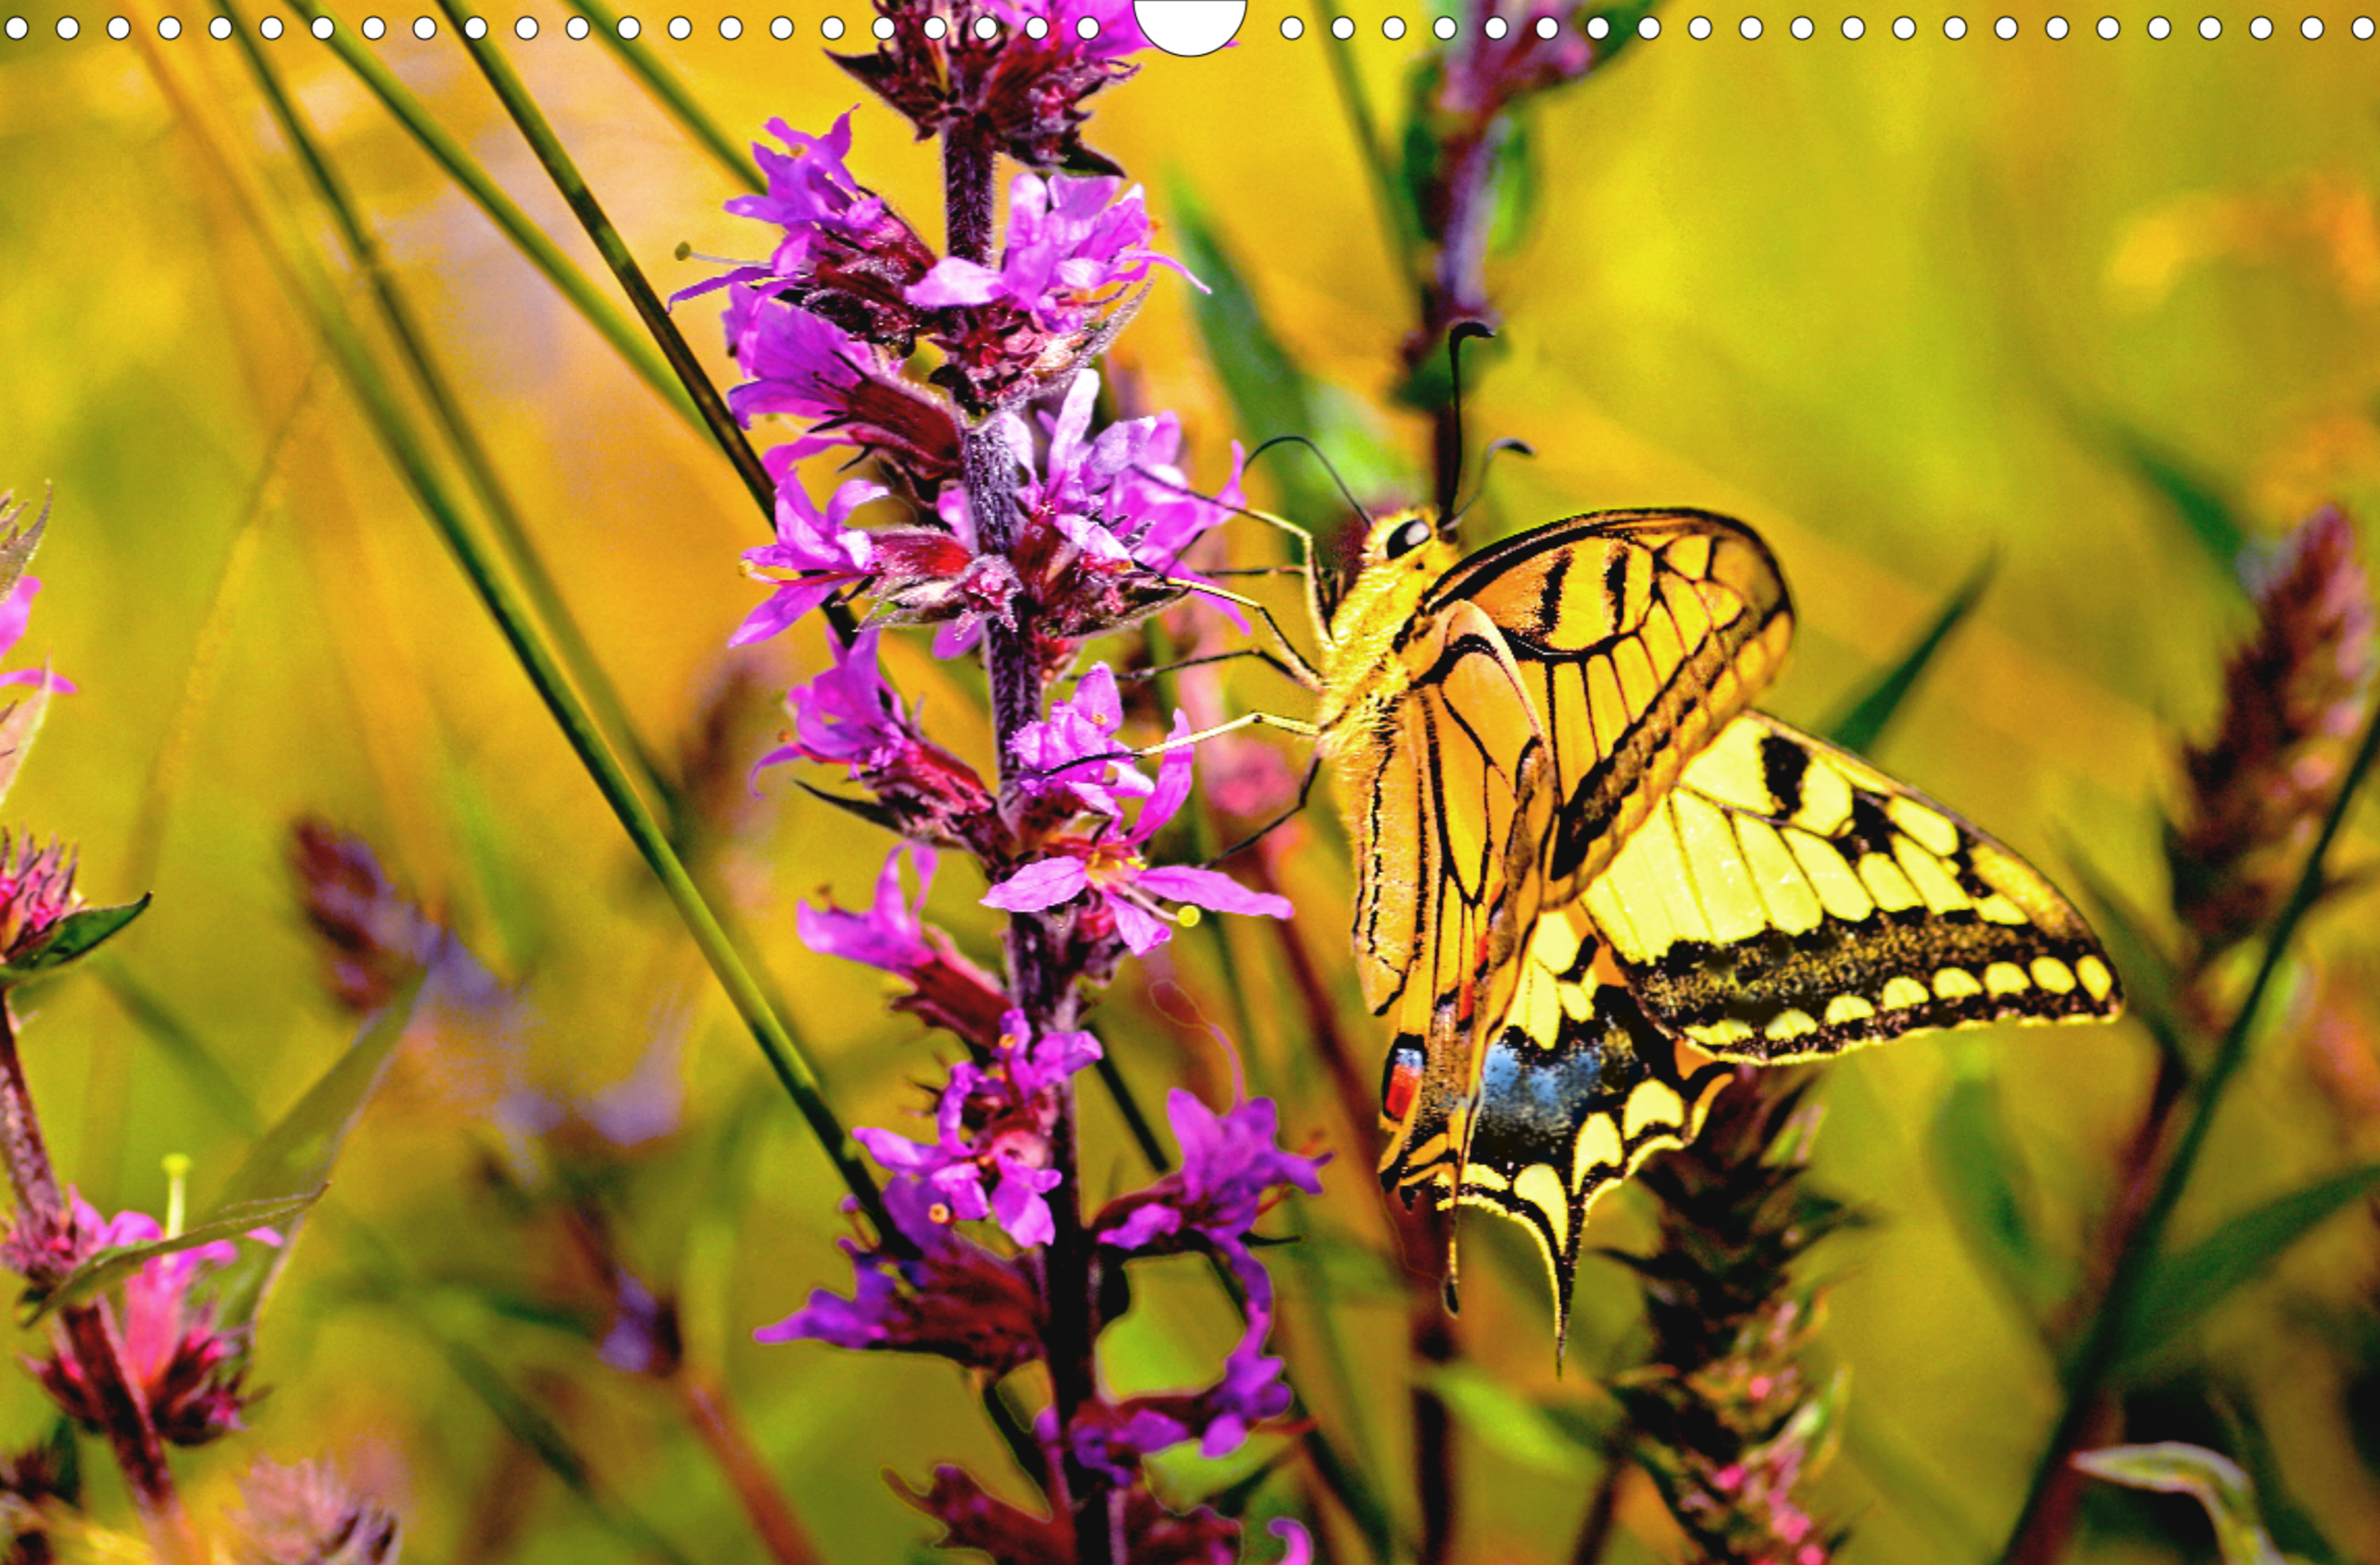

Juni 2024

Sa	So	Mo	Di	Mi	Do	Fr	Sa	So	Mo	Di	Mi	Do	Fr	Sa	So	Mo	Di	Mi	Do	Fr	Sa	So							
1	2	3	4	5	6	7	8	9	10	11	12	13	14	15	16	17	18	19	20	21	22	23	24	25	26	27	28	29	30